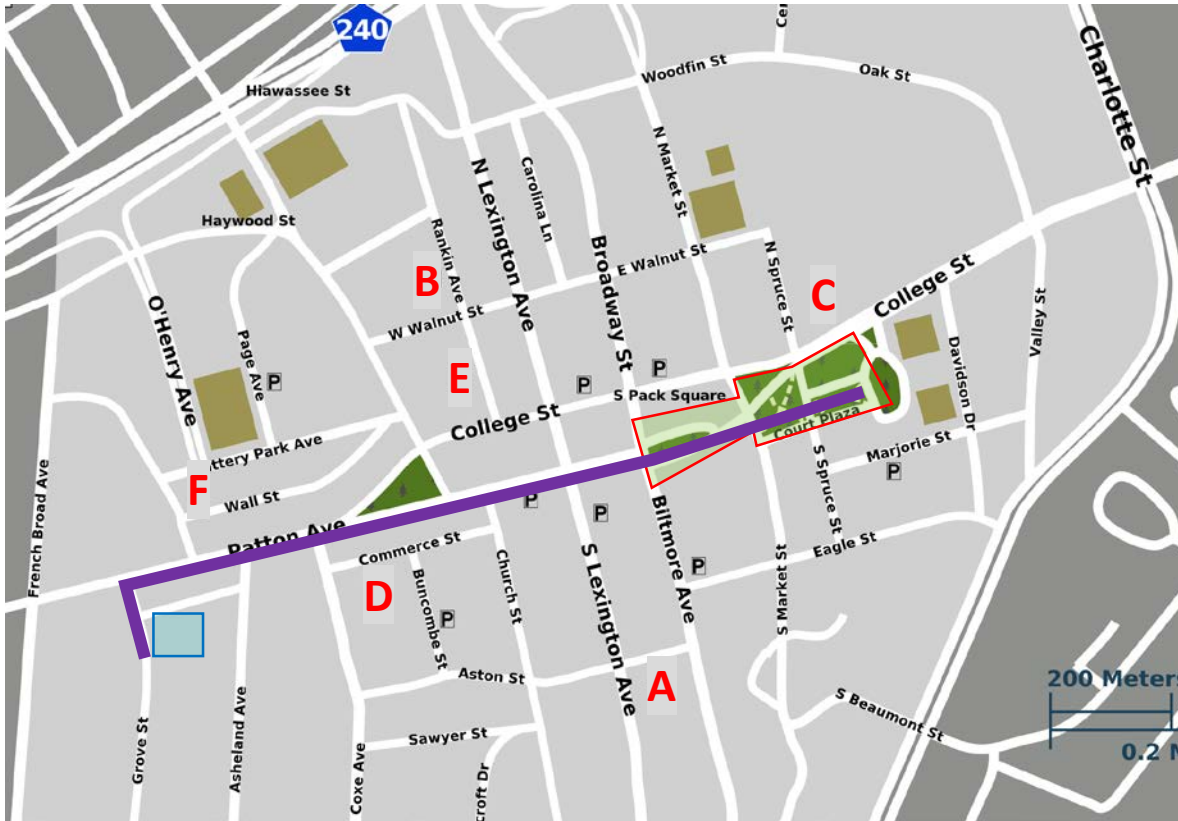

2018 Blue Ridge Pride Festival & Procession

Parking Map

September 29, 2018 | Asheville NC

COMMUNITY GROWING TOGETHER

ADVOCATE | CELEBRATE | EDUCATE | SERVE

Public Garages (Spaces)

- A. Biltmore Avenue (247)
- B. Civic Center (340)
- C. College Street (276)
- D. Coxe Avenue (410)
- E. Rankin Avenue (138)
- F. Wall Street (122)

P. Private Garages

-  Procession Start (23 Grove)
-  Procession Route
-  Festival Area

Schedule

Procession Formation	9:30 am – 10:30 am
Procession	10:30 am – 11:15 am
Festival	11:00 am – 7:00 pm

Map Source: https://upload.wikimedia.org/wikipedia/commons/6/69/Asheville_downtown_map.png