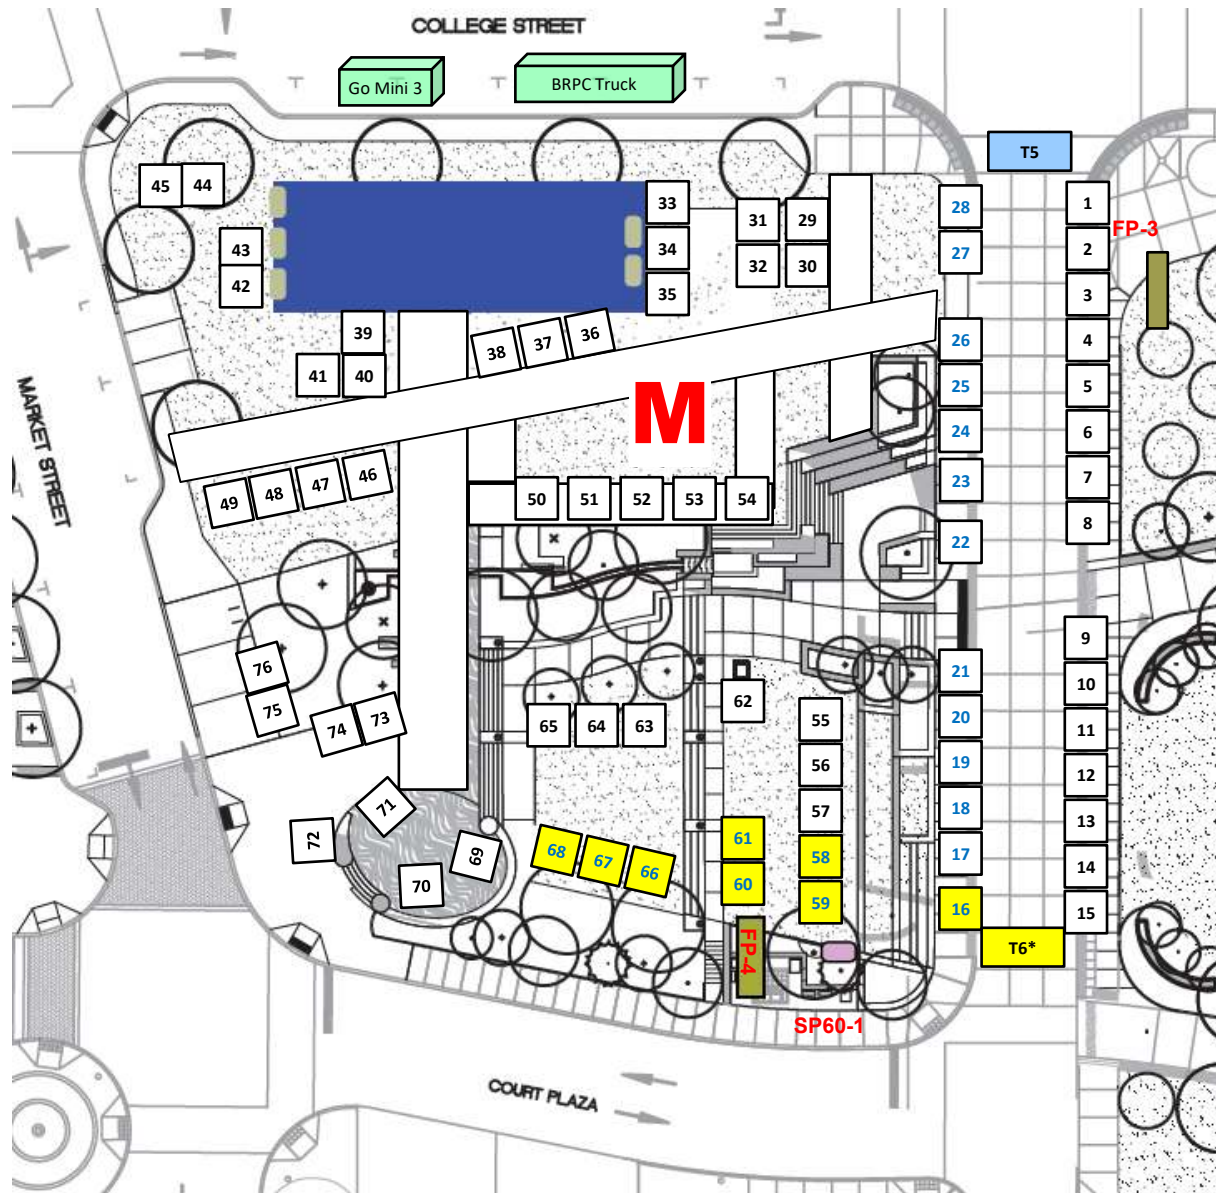

2022 Blue Ridge Pride Festival

Pack Square Park

Roger McGuire Green (Lower Park & Stage Area)

Tent / Truck Layout

Note: Map is not to perfect scale.
All tents should fit in 10x10 space
with legs abutting.

Booth	S7
Truck	TX
Electrical Access	S7 TX
Electrical Panels	[Panel Icon]

2022 Blue Ridge Pride Festival Pack Square Park

Tent / Truck Layout Reuter Terrace (Middle Park)

Note: Map is not to perfect scale. All tents should fit in 10x10 space with legs abutting.

Booth	S7
Truck	TX
Electrical Access	S7 TX
Electrical Panels	■ ■

2022 Blue Ridge Pride Festival

Pack Square Park

Tent / Truck Layout

Pack Square (Upper Park)