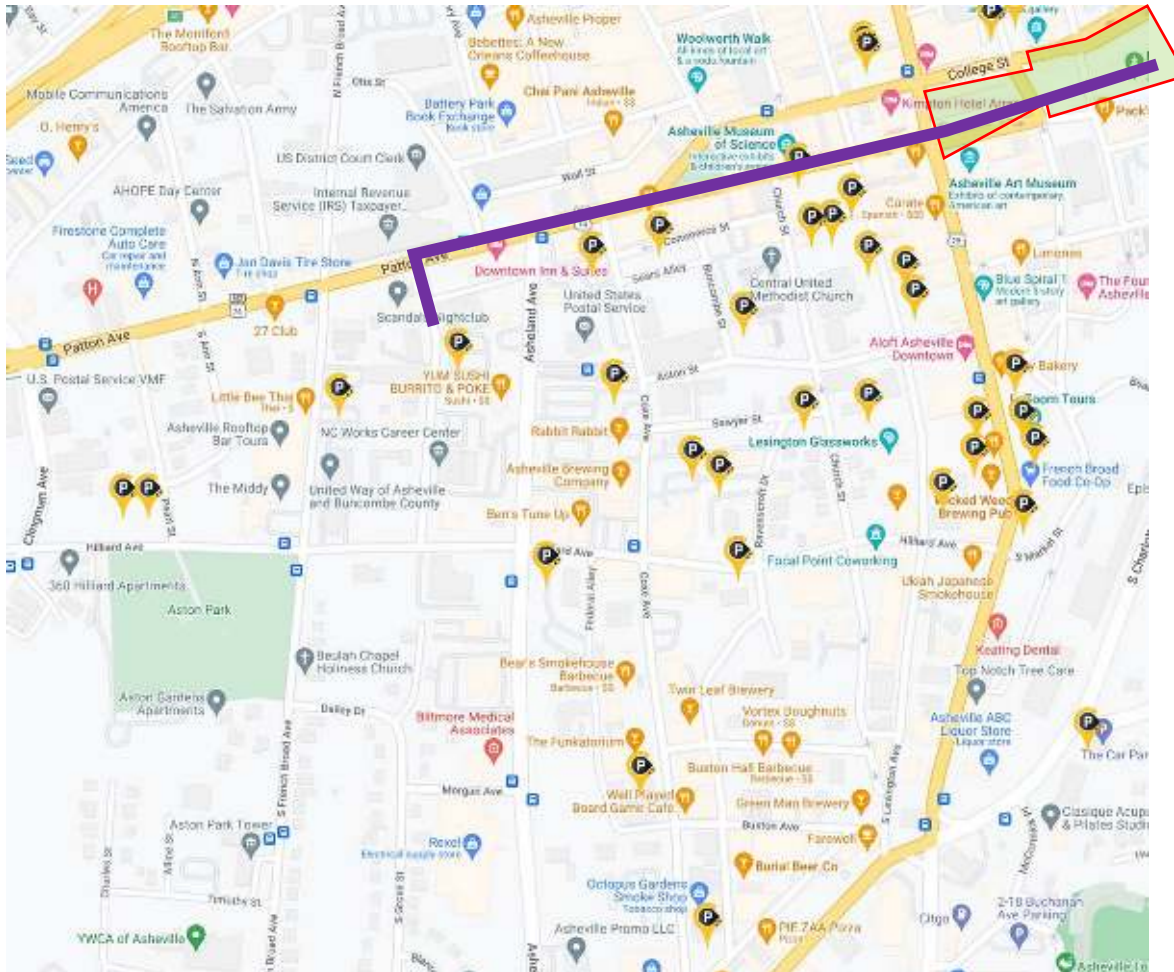

This map highlights public parking garages near the festival. The following links provide additional information.

- [City of Asheville Public Parking Guide](#)
- [Explore Asheville Downtown Parking Guide](#)

Public Garages (Spaces)

- A. Biltmore Avenue (247)
- B. Civic Center (340)
- C. College Street (276)
- D. Coxe Avenue (410)
- E. Rankin Avenue (138)
- F. Wall Street (122)

P. Private Garages

-  Procession Start (23 Grove)
-  Procession Route
-  Festival Area

Schedule

Procession Formation	9:00 am – 9:45 am
Procession	10:00 am – 11:00 am
Festival	11:00 am – 7:00 pm

Blue Ridge Pride Festival 2022

Private Parking – The Car Park

The Car Park

There are several private parking providers. We encourage you to consider The Car Park because they generously rent one of their lots for our Welcoming WNC Procession

You can find information on specific lots at this link:

[The Car Park Parking Locator](#)

-  Procession Start (23 Grove)
-  Procession Route
-  Festival Area

Schedule

Procession Formation	9:00 am – 9:45 am
Procession	10:00 am – 11:00 am
Festival	11:00 am – 7:00 pm