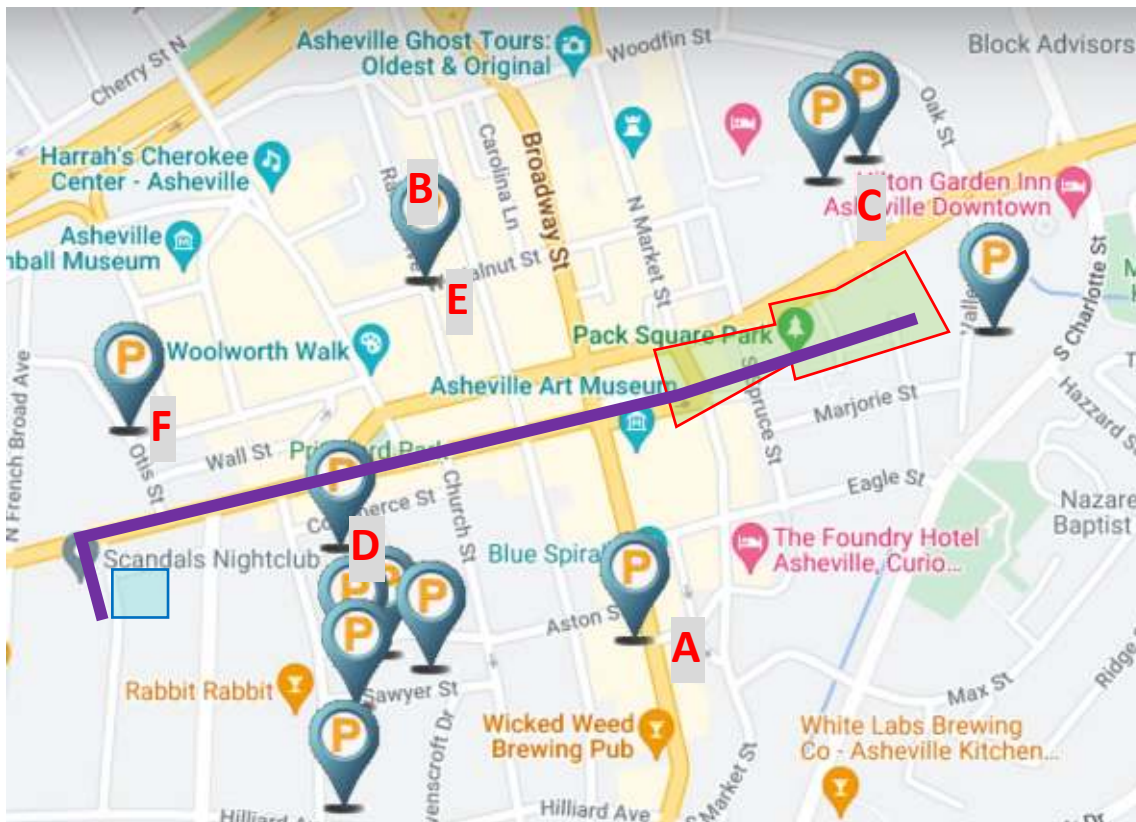

This map highlights public parking garages near the festival. The following links provide additional information.

- [City of Asheville Public Parking Guide](#)
- [Explore Asheville Downtown Parking Guide](#)

Public Garages (Spaces)

- A. Biltmore Avenue (247)
- B. Civic Center (340)
- C. College Street (276)
- D. Coxe Avenue (410)
- E. Rankin Avenue (138)
- F. Wall Street (122)

P. Private Garages

-  Procession Start (23 Grove)
-  Procession Route
-  Festival Area

Schedule

Procession Formation	9:00 am – 9:45 am
Procession	10:00 am – 11:00 am
Festival	11:00 am – 7:00 pm

Blue Ridge Pride Festival 2022

Private Parking – The Car Park

The Car Park

There are several private parking providers. We encourage you to consider The Car Park because they generously rent one of their lots for our Welcoming WNC Procession

You can find information on specific lots at this link:

[The Car Park Parking Locator](#)

-  Procession Start (23 Grove)
-  Procession Route
-  Festival Area

Schedule

Procession Formation	9:00 am – 9:45 am
Procession	10:00 am – 11:00 am
Festival	11:00 am – 7:00 pm