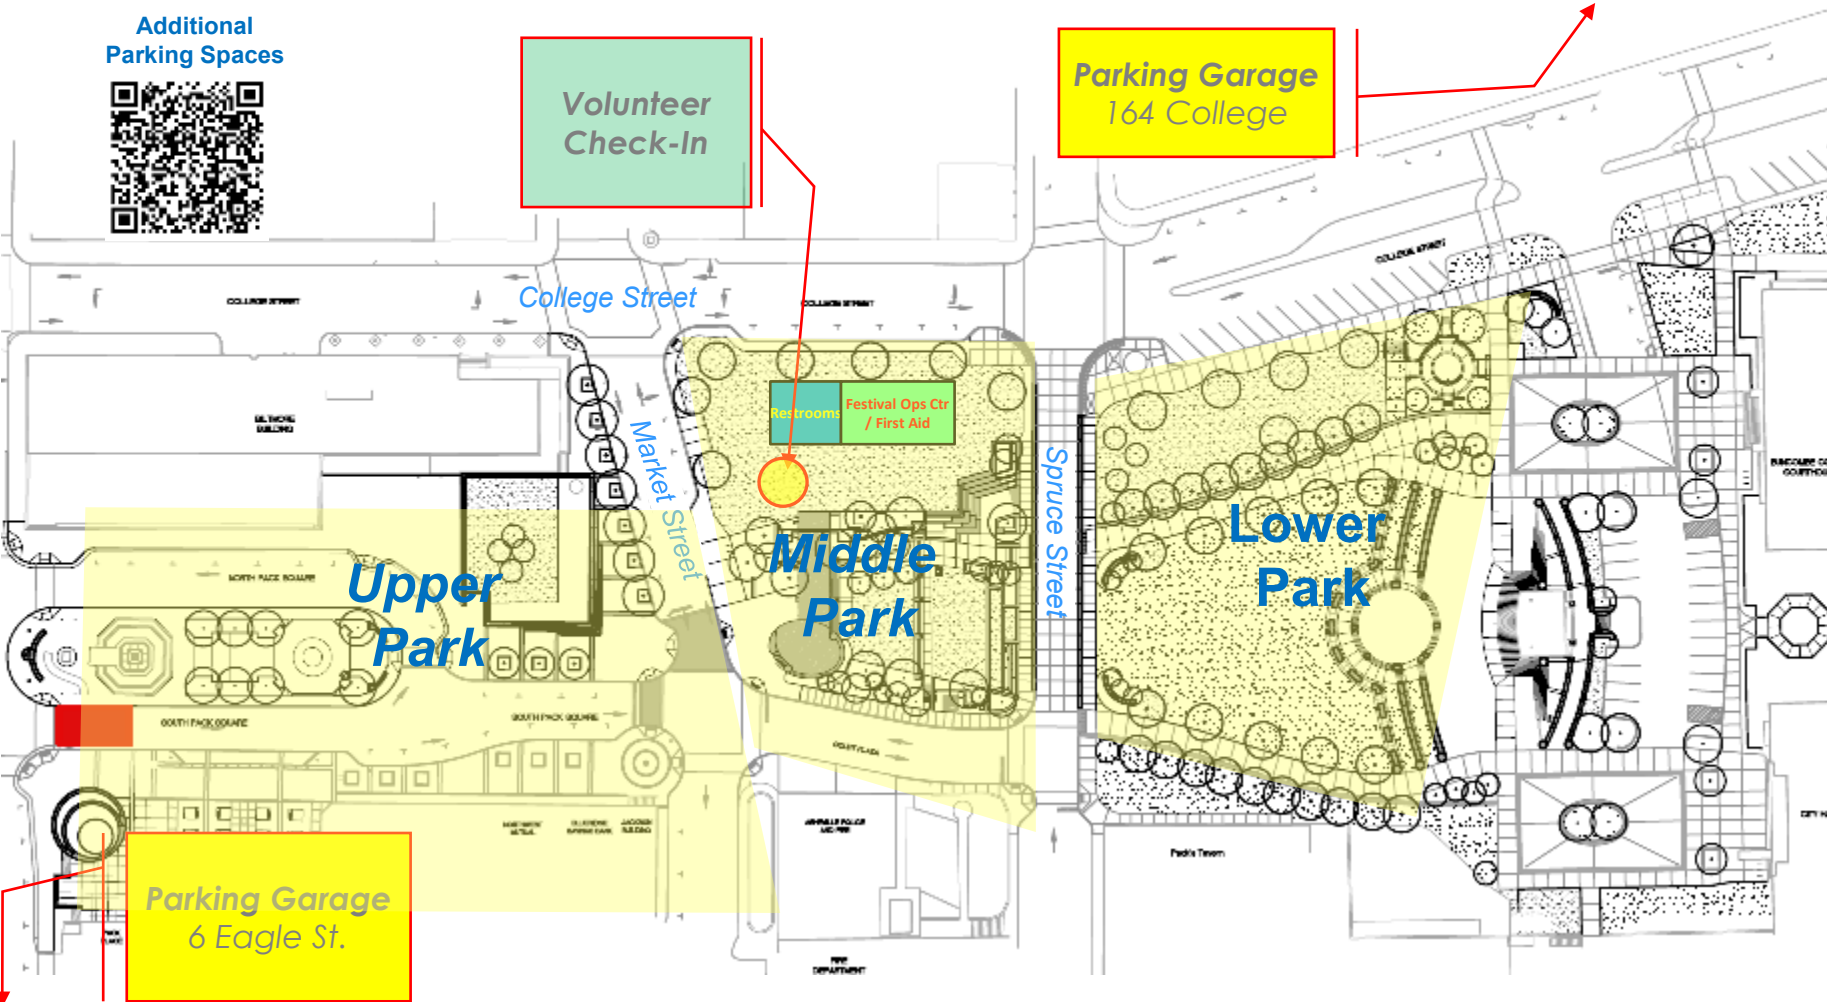

2022 Blue Ridge Pride Festival Volunteer Check-in

Additional
Parking Spaces

Volunteer
Check-In

Parking Garage
164 College

Biltmore Avenue

Upper
Park

Middle
Park

Lower
Park

Parking Garage
6 Eagle St.