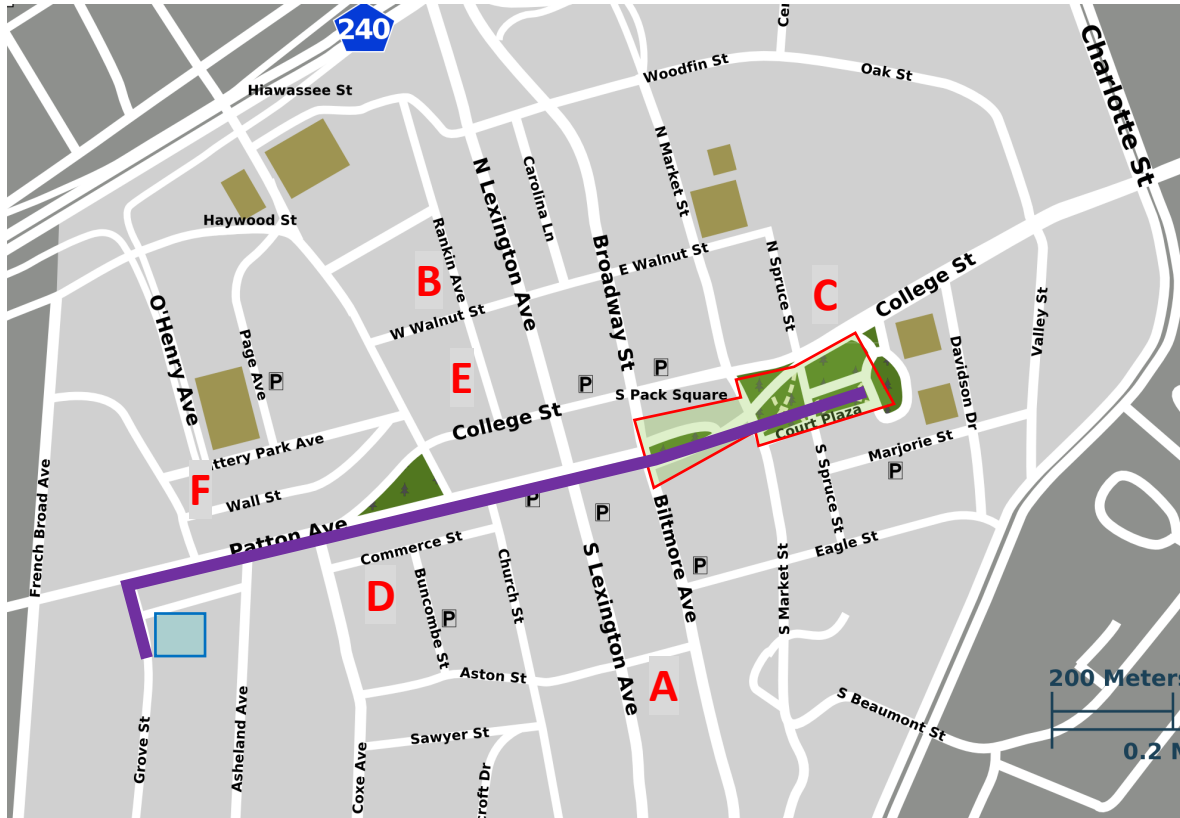

2022 Blue Ridge Pride Festival & Procession

Parking Map

September 24, 2022 | Asheville NC

COMMUNITY GROWING TOGETHER

ADVOCATE | CELEBRATE | EDUCATE | SERVE

Map Source: https://upload.wikimedia.org/wikipedia/commons/6/69/Asheville_downtown_map.png

Public Garages (Spaces)

- A. Biltmore Avenue (247)
- B. Civic Center (340)
- C. College Street (276)
- D. Coxe Avenue (410)
- E. Rankin Avenue (138)
- F. Wall Street (122)

- P. Private Garages

-  Procession Start (23 Grove)
-  Procession Route
-  Festival Area

Schedule

Procession Formation	9:00 am – 9:45 am
Procession	10:00 am – 11:00 am
Festival	11:00 am – 7:00 pm